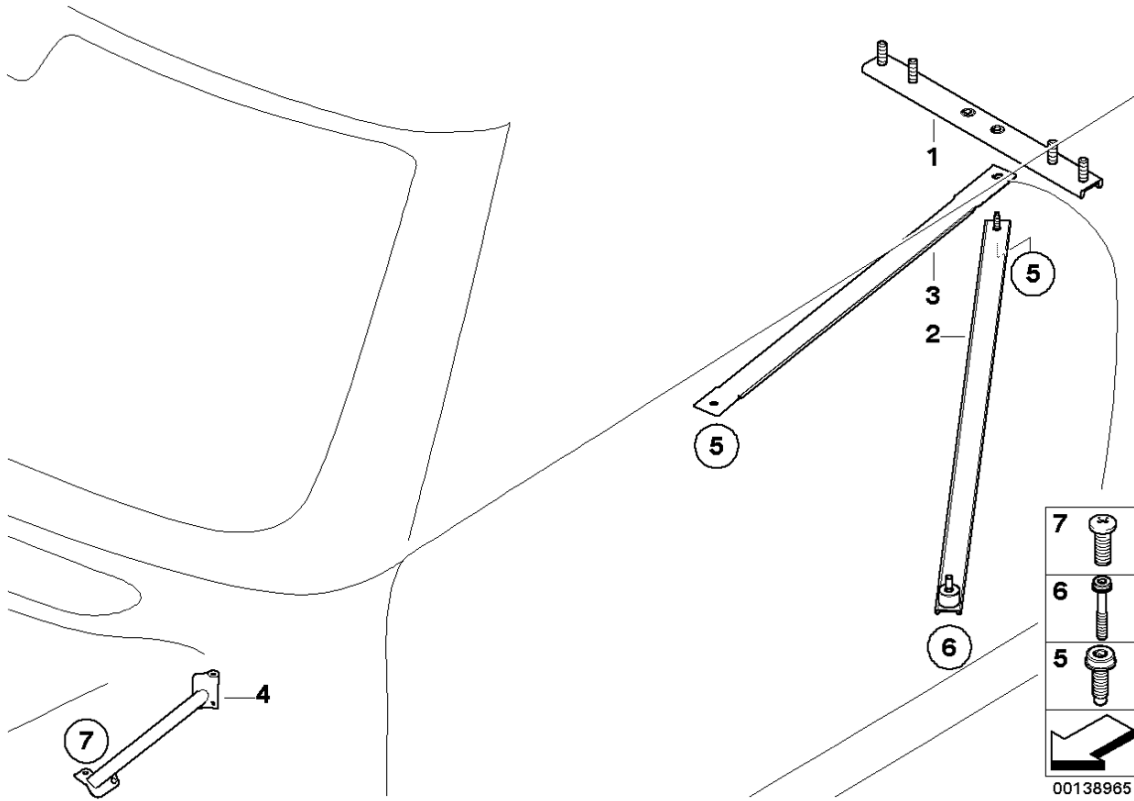

MINI Roadster R59 Cooper S Various body parts

[Vehicle trim](#) > [Various body parts](#)

No.	Description	Supp.	Qty	From	Up To	Part Number	Price	Notes
01	Mount, tension strut		1			51617113473	\$71.82	
02	Tension strut	L=1045MM	2			51617070779	\$36.22	
03	Tension strut	L=790MM	2			51617133627	\$31.11	+core
05	Fillister-head screw	M10X30-Z1	8			07147162464	\$3.16	
06	Fillister-head screw		2			07147162465	\$3.16	

Notes

- +core = plus core charge (possibility of a return of the old part)