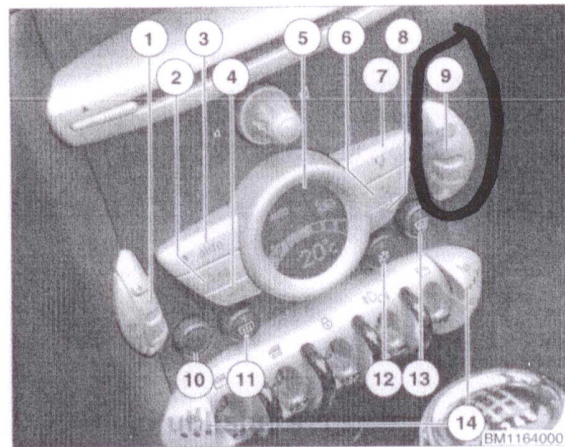

### IHKS control panel

Troubleshoot heating and air-conditioning  
MINI scan tool.

### IHKS control panel

1. Blower control
2. A/C button
3. Windshield heater button
4. Air distribution control
5. Recirculation button
6. Rear window defogger button
7. Temperature control
8. Seat heater buttons

### IHKA control panel

1. Blower control
2. Recirculation button
3. Automatic climate control button
4. Maximum cooling button
5. Control display
6. Face level button
7. Windshield defogger button
8. Foot level button
9. Temperature control
10. Windshield heater button
11. Rear window defogger button
12. A/C button
13. Window defogger button
14. Seat heater buttons