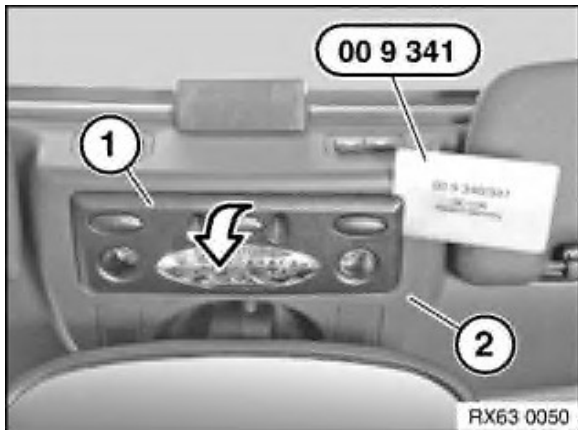


**Special tools required:**

- 00 9 341

**Important!**

Follow instructions for handling light bulbs (interior lights).

Lever ceiling light (1) with special tool 00 9 341 out of front roofliner trim (2).

Unlock associated plug connection and disconnect.