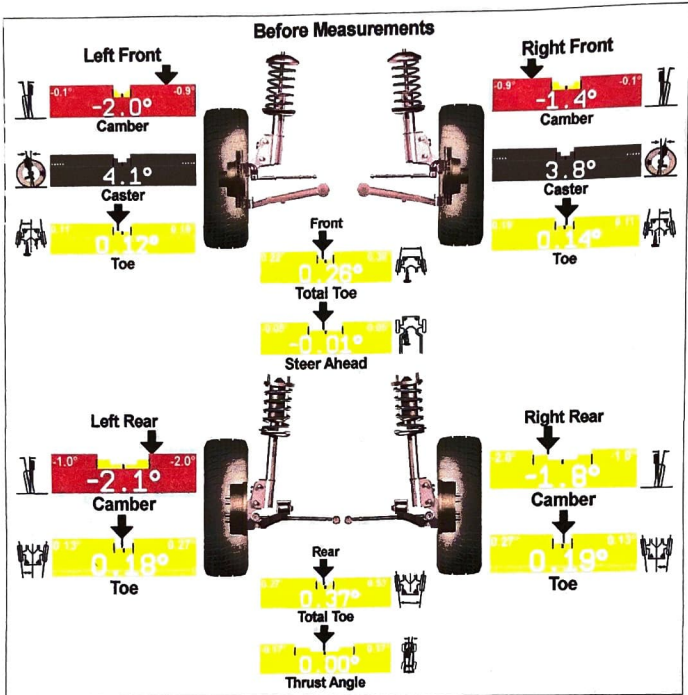

MINI 2003 R53 Cooper S 17" Wheel -11/2004 ExpressAlign Total Alignment

• One or more values are not within specification. Tire wear, handling and safety problems may result.