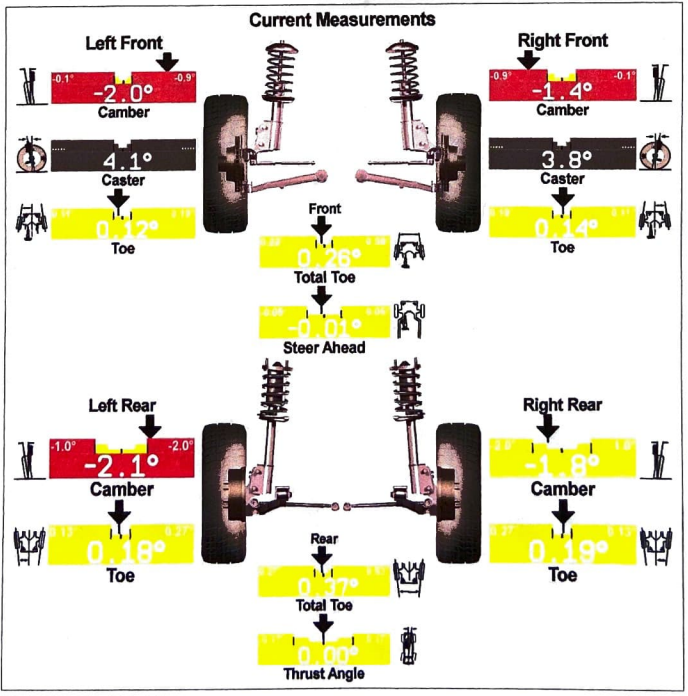

MINI 2003 R53 Cooper S 17" Wheel -11/2004 ExpressAlign Total Alignment

• One or more values are not within specification. Tire wear, handling and safety problems may result.