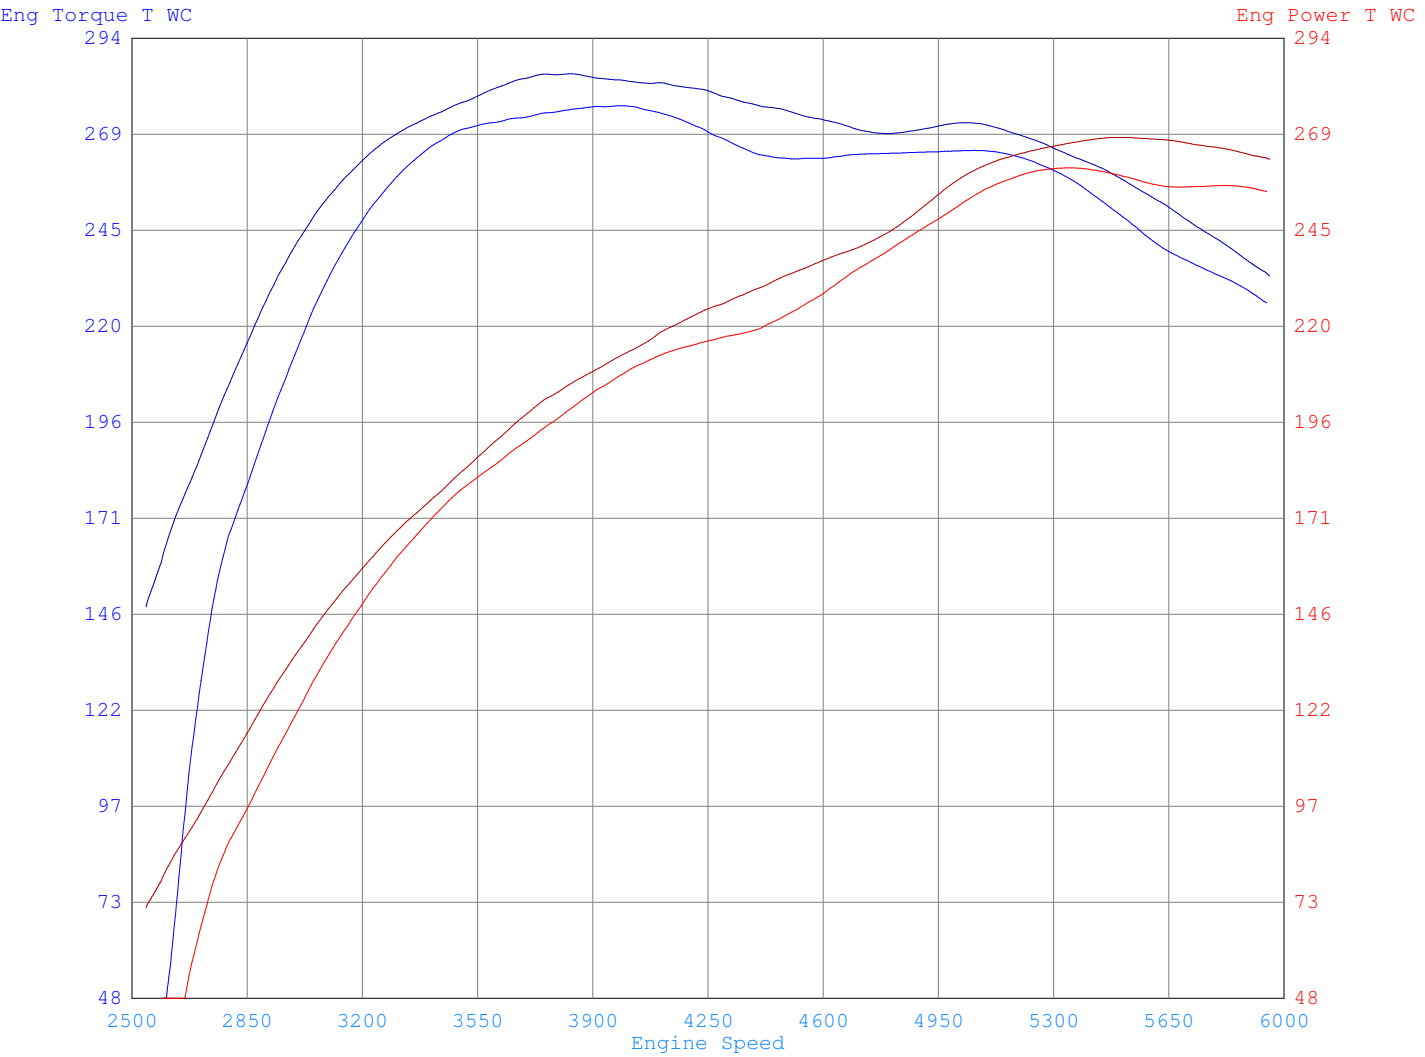

Blankenship Tuning and Performance

Phone: / - Fax: /

Date Printed : 2016/03/08 Filter Mode : FIR
 Time Printed : 10:05:16 Filter Value : 30

Run#	License	Owner	Acquired	Test Comments
1	030816	Yeast,	03/08 09:39:40	
2	030816	Yeast,	03/08 09:48:10	
3				

Channel / Run	Min			Max			Avg		
	1	2	3	1	2	3	1	2	3
Eng Torque T WC (Ft-Lb)	42	148		277	285		230	253	
Eng Power T WC (HP)	21	71		261	269		188	205	