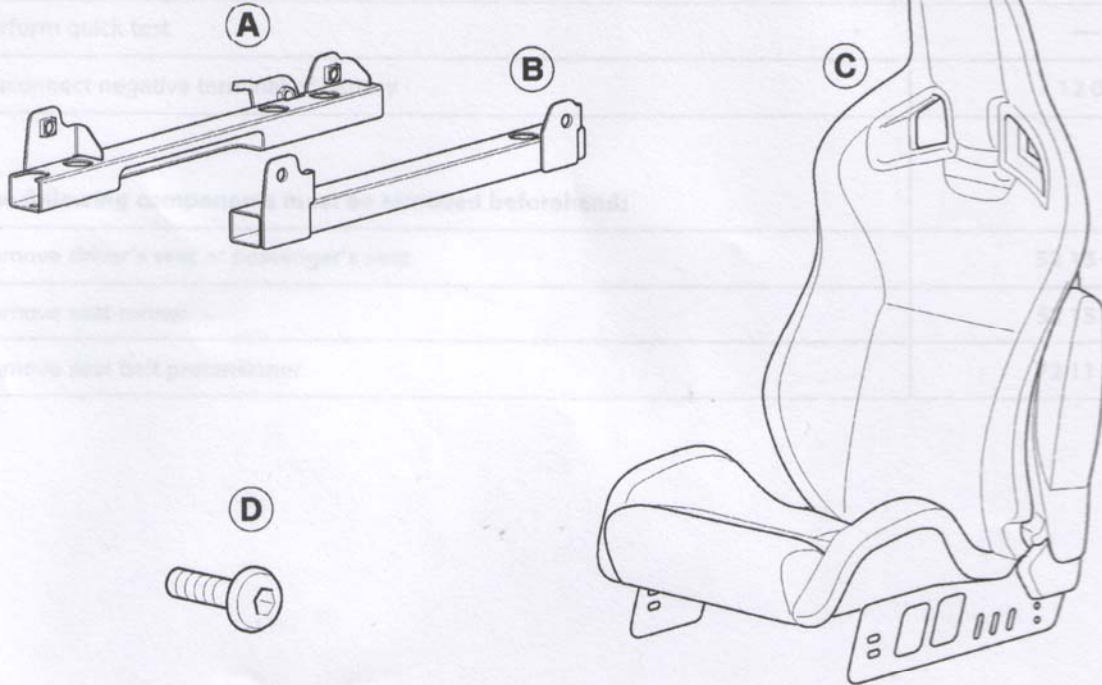

1. Parts overview

056 0015 M

Legend

- A Inner adapter
- B Outer adapter
- C John Cooper Works sport seat
- D Hexagon socket head screw M8 x 16 mm (8x)