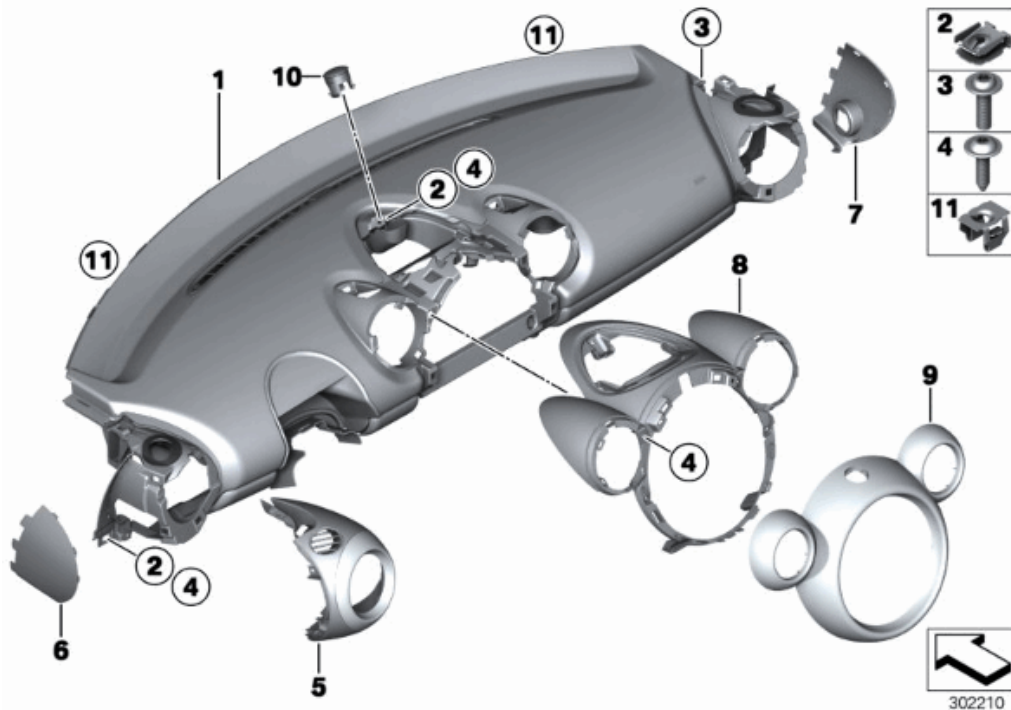

# R60 Coop.SX JCW Trim panel dashboard

0  
Like

9,437 people like this. [Sign Up](#) to see what your friends like.

[RealOEM.com Home](#) => [Select another car](#) => [Vehicle trim](#) => [Instrument carrier / mounting parts](#)

Sponsored links

No.	Description	Supplement	Qty	From	Up To	Part Number	Price	Notes	Photo
<b>For vehicles with</b>									
Interior surfaces in Chili Red									
01	Trim panel dashboard, top	S4CYA=Yes CHILI RED	1			51459811344			
<b>For vehicles with</b>									
Cockpit surface in Dark Silver									
01	Trim panel dashboard, top	S4C7A=Yes DARK SILVER	1			51459811342			
<b>For vehicles with</b>									
Cockpit surface in Dark Anthracite									
01	Trim panel dashboard, top	S4C8A=Yes DARK ANTHRACITE	1			51459811343			
<b>For vehicles with</b>									
Interior surface Black Checkered									
<b>or</b>									
Cockpit surface 'Piano Black'									
01	Trim panel dashboard, top	S4DFA=Yes PIANO BLACK	1			51459811341			
<b>For vehicles with</b>									
Cockpit surface in Dark Silver = No									
<b>and</b>									
Cockpit surface in Dark Anthracite = No									
<b>and</b>									
Interior surface Black Checkered = No									
<b>and</b>									
Cockpit surface 'Piano Black' = No									
01	Trim, I-panel, without decor, upper		1			51459811309		See NoS No Stock	
02	Sheet metal nut, self-locking		10			07146960289	\$0.25		
03	Torx screw with collar	6X20	2			51452756345	\$0.57		
04	Fillister head self-tapp.screw w collar	ISA ST4,2X16	26			07147136006	\$0.18		
<b>For vehicles with</b>									
Chrome Line Interieur									
05	Abdeckung Luftauslass Chrom I-Tafel li.	S345A=Yes PIANO BLACK	1	11/2012		51459810005		See NoS No Stock	
05	Abdeckung Luftauslass Chrom I-Tafel re.	PIANO BLACK	1	11/2012		51459810006		See NoS No Stock	
<b>For vehicles with</b>									
Chrome Line Interieur = No									
05	Cover, air outlet, dashboard, left	S345A=No PIANO BLACK	1	11/2012		51459810003		See NoS No Stock	