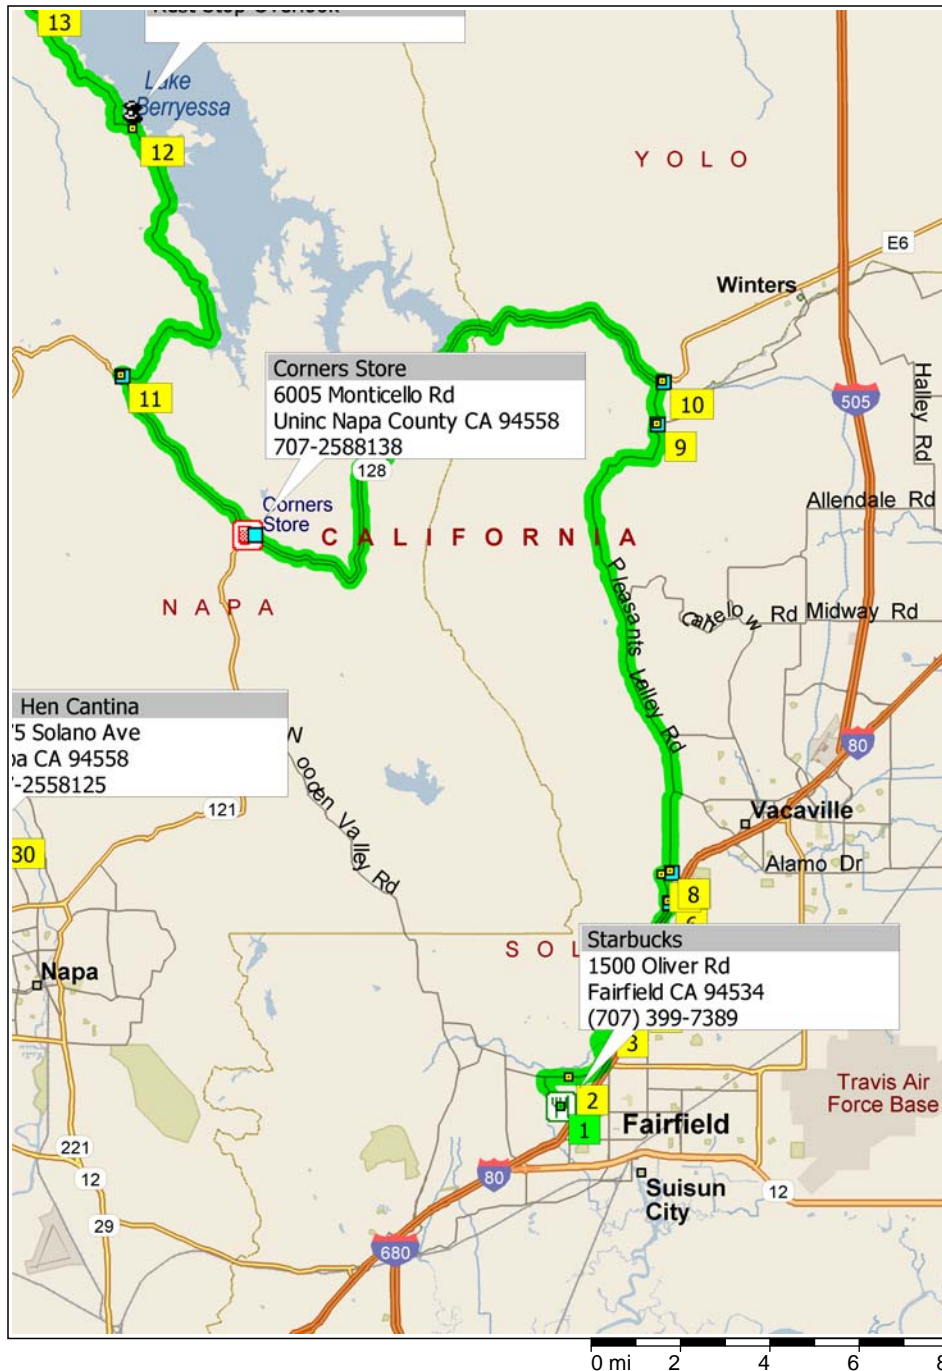

REME Fairfield - Lake Berryessa

150.5 miles; 5 hours, 28 minutes

9:00 AM	0.0 mi	1 Depart Starbucks [1500 Oliver Rd, Fairfield CA 94534, (707) 399-7389] on Oliver Rd (North-West) for 0.8 mi
9:01 AM	0.8 mi	Turn RIGHT (East) onto Waterman Blvd for 0.5 mi
9:02 AM	1.3 mi	2 At Waterman Blvd & Capitola Way, Fairfield, CA 94534, stay on Waterman Blvd (East) for 0.8 mi
9:03 AM	2.1 mi	Turn LEFT (North) onto Hilborn Rd for 1.3 mi
9:06 AM	3.4 mi	Turn LEFT (North) onto Local road(s) for 10 yds
9:06 AM	3.4 mi	Turn LEFT (West) onto Hilborn Rd for 0.2 mi
9:07 AM	3.6 mi	3 At Hilborn Rd & Sanctuary Dr, Fairfield, stay on Hilborn Rd (South) for 0.3 mi
9:07 AM	3.8 mi	Turn LEFT (South-East) onto Local road(s) for 10 yds
9:08 AM	3.8 mi	Turn LEFT (North-East) onto Hilborn Rd for 1.5 mi
9:11 AM	5.3 mi	4 At Lyon Rd & Hilborn Rd, bear RIGHT (North-East) onto Local road(s) for 10 yds
9:11 AM	5.3 mi	Turn LEFT (North-West) onto Lyon Rd for 1.0 mi
9:14 AM	6.3 mi	5 At Lyon Rd & Soda Springs Rd, stay on Lyon Rd (North) for 1.3 mi
9:17 AM	7.6 mi	6 At Cherry Glen Rd & Lyon Rd, Vacaville, turn LEFT (North) onto Cherry Glen Rd for 0.6 mi
9:18 AM	8.3 mi	7 At Oak Canyon Ln & Cherry Glen Rd, Vacaville, CA 95688, stay on Cherry Glen Rd (East) for 0.2 mi
9:19 AM	8.5 mi	8 At Pleasants Valley Rd & Cherry Glen Rd, Vacaville, turn LEFT (North) onto Pleasants Valley Rd for 11.6 mi
9:38 AM	20.1 mi	9 At Putah Creek Rd & Pleasants Valley Rd, stay on Pleasants Valley Rd (North) for 0.9 mi
9:39 AM	21.0 mi	Road name changes to County Road 86 [Pleasants Valley Rd] for 153 yds
9:40 AM	21.1 mi	10 Arrive Hwy 128 & Pleasants Valley Rd
10:10 AM	21.1 mi	Depart Hwy 128 & Pleasants Valley Rd on SR-128 (West) for 15.8 mi
10:27 AM	36.8 mi	Turn RIGHT (North) onto SR-128 [Capell Valley Rd] for 4.8 mi