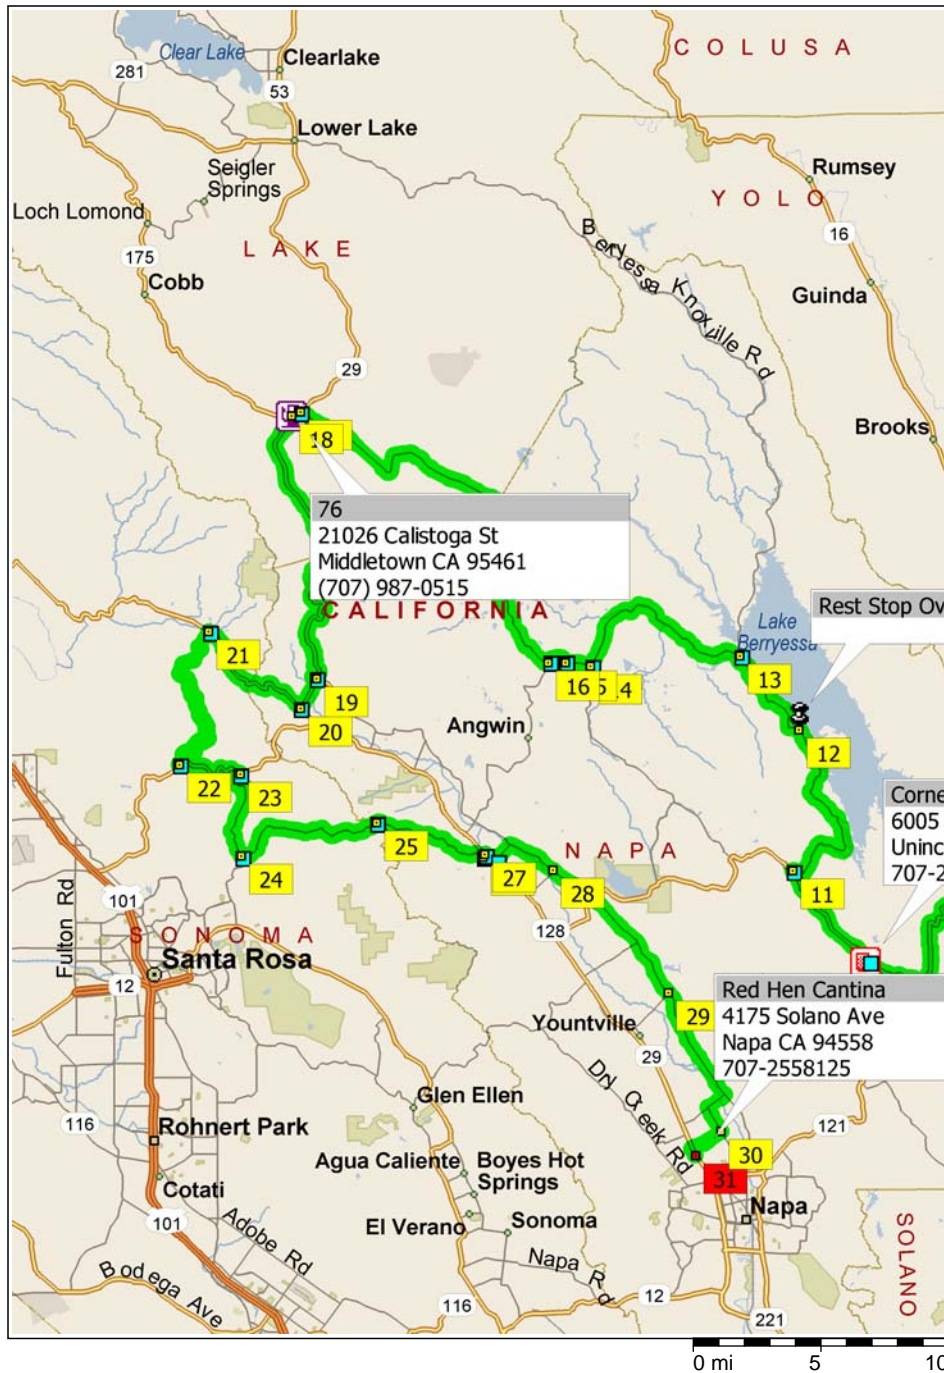

REME Fairfield - Lake Berryessa

150.5 miles; 5 hours, 28 minutes

9:00 AM	0.0 mi	1 Depart Starbucks [1500 Oliver Rd, Fairfield CA 94534, (707) 399-7389] on Oliver Rd (North-West) for 0.8 mi
9:01 AM	0.8 mi	Turn RIGHT (East) onto Waterman Blvd for 0.5 mi
9:02 AM	1.3 mi	2 At Waterman Blvd & Capitola Way, Fairfield, CA 94534, stay on Waterman Blvd (East) for 0.8 mi
9:03 AM	2.1 mi	Turn LEFT (North) onto Hilborn Rd for 1.3 mi
9:06 AM	3.4 mi	Turn LEFT (North) onto Local road(s) for 10 yds
9:06 AM	3.4 mi	Turn LEFT (West) onto Hilborn Rd for 0.2 mi
9:07 AM	3.6 mi	3 At Hilborn Rd & Sanctuary Dr, Fairfield, stay on Hilborn Rd (South) for 0.3 mi
9:07 AM	3.8 mi	Turn LEFT (South-East) onto Local road(s) for 10 yds
9:08 AM	3.8 mi	Turn LEFT (North-East) onto Hilborn Rd for 1.5 mi
9:11 AM	5.3 mi	4 At Lyon Rd & Hilborn Rd, bear RIGHT (North-East) onto Local road(s) for 10 yds
9:11 AM	5.3 mi	Turn LEFT (North-West) onto Lyon Rd for 1.0 mi
9:14 AM	6.3 mi	5 At Lyon Rd & Soda Springs Rd, stay on Lyon Rd (North) for 1.3 mi
9:17 AM	7.6 mi	6 At Cherry Glen Rd & Lyon Rd, Vacaville, turn LEFT (North) onto Cherry Glen Rd for 0.6 mi
9:18 AM	8.3 mi	7 At Oak Canyon Ln & Cherry Glen Rd, Vacaville, CA 95688, stay on Cherry Glen Rd (East) for 0.2 mi
9:19 AM	8.5 mi	8 At Pleasants Valley Rd & Cherry Glen Rd, Vacaville, turn LEFT (North) onto Pleasants Valley Rd for 11.6 mi
9:38 AM	20.1 mi	9 At Putah Creek Rd & Pleasants Valley Rd, stay on Pleasants Valley Rd (North) for 0.9 mi
9:39 AM	21.0 mi	Road name changes to County Road 86 [Pleasants Valley Rd] for 153 yds
9:40 AM	21.1 mi	10 Arrive Hwy 128 & Pleasants Valley Rd
10:10 AM	21.1 mi	Depart Hwy 128 & Pleasants Valley Rd on SR-128 (West) for 15.8 mi
10:27 AM	36.8 mi	Turn RIGHT (North) onto SR-128 [Capell Valley Rd] for 4.8 mi