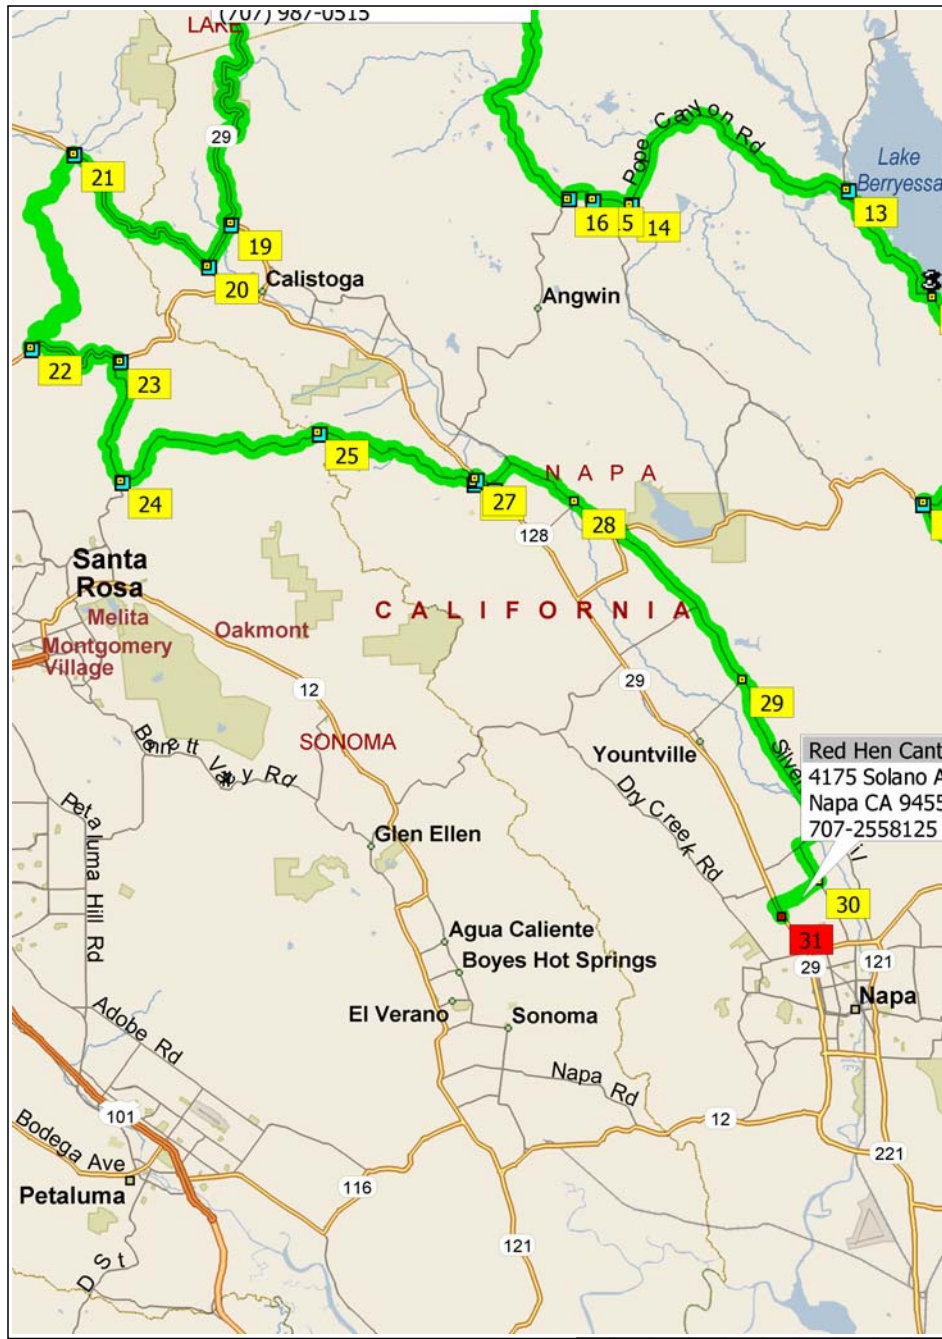

- 1:30 PM 119.9 mi **24** At St. Helena Rd & Calistoga Rd, turn LEFT (East) onto St Helena Rd for 3.8 mi
- 1:38 PM 123.7 mi Turn RIGHT to stay on St Helena Rd for 3.0 mi
- 1:45 PM 126.6 mi **25** At Spring Mountain Rd & St Helena Rd, road name changes to Spring Mountain Rd for 5.3 mi
- 1:58 PM 131.9 mi **26** At Madrona Ave & Spring Mountain Rd, turn LEFT (North) onto Madrona Ave for 0.1 mi
- 1:58 PM 132.1 mi **27** At Oak Ave & Madrona Ave, St. Helena, stay on Madrona Ave (North) for 120 yds
- 1:59 PM 132.1 mi Turn RIGHT (South-East) onto SR-128 [SR-29] for 0.4 mi
- 2:00 PM 132.6 mi Turn LEFT (North-East) onto Pope St for 0.9 mi
- 2:02 PM 133.4 mi Turn RIGHT (East) onto Silverado Trail S for 2.0 mi
- 2:06 PM 135.5 mi **28** At Zinfandel Ln & Silverado Tr S, St Helena, CA 94574, stay on Silverado Trail S (East) for 1.2 mi
- 2:07 PM 136.7 mi Keep STRAIGHT onto SR-128 [Silverado Trail S] for 174 yds
- 2:08 PM 136.8 mi Keep STRAIGHT onto Silverado Trail (S) for 5.5 mi
- 2:14 PM 142.3 mi **29** At Silverado Tr & Yountville Cross Rd, Napa, CA 94558, stay on Silverado Trail (South-East) for 4.6 mi
- 2:19 PM 146.9 mi Turn RIGHT (South-West) onto Oak Knoll Ave for 0.8 mi
- 2:21 PM 147.7 mi Turn LEFT (South) onto Big Ranch Rd for 1.1 mi
- 2:24 PM 148.8 mi **30** At Big Ranch Rd & Salvador Ave, Napa, CA 94558, turn RIGHT (South-West) onto Salvador Ave for 1.3 mi
- 2:27 PM 150.2 mi Turn LEFT (South) onto Solano Ave for 0.3 mi
- 2:28 PM 150.5 mi **31** Arrive Red Hen Cantina [4175 Solano Ave , Napa CA 94558, 707-2558125]

0 mi 2 4 6 8 10