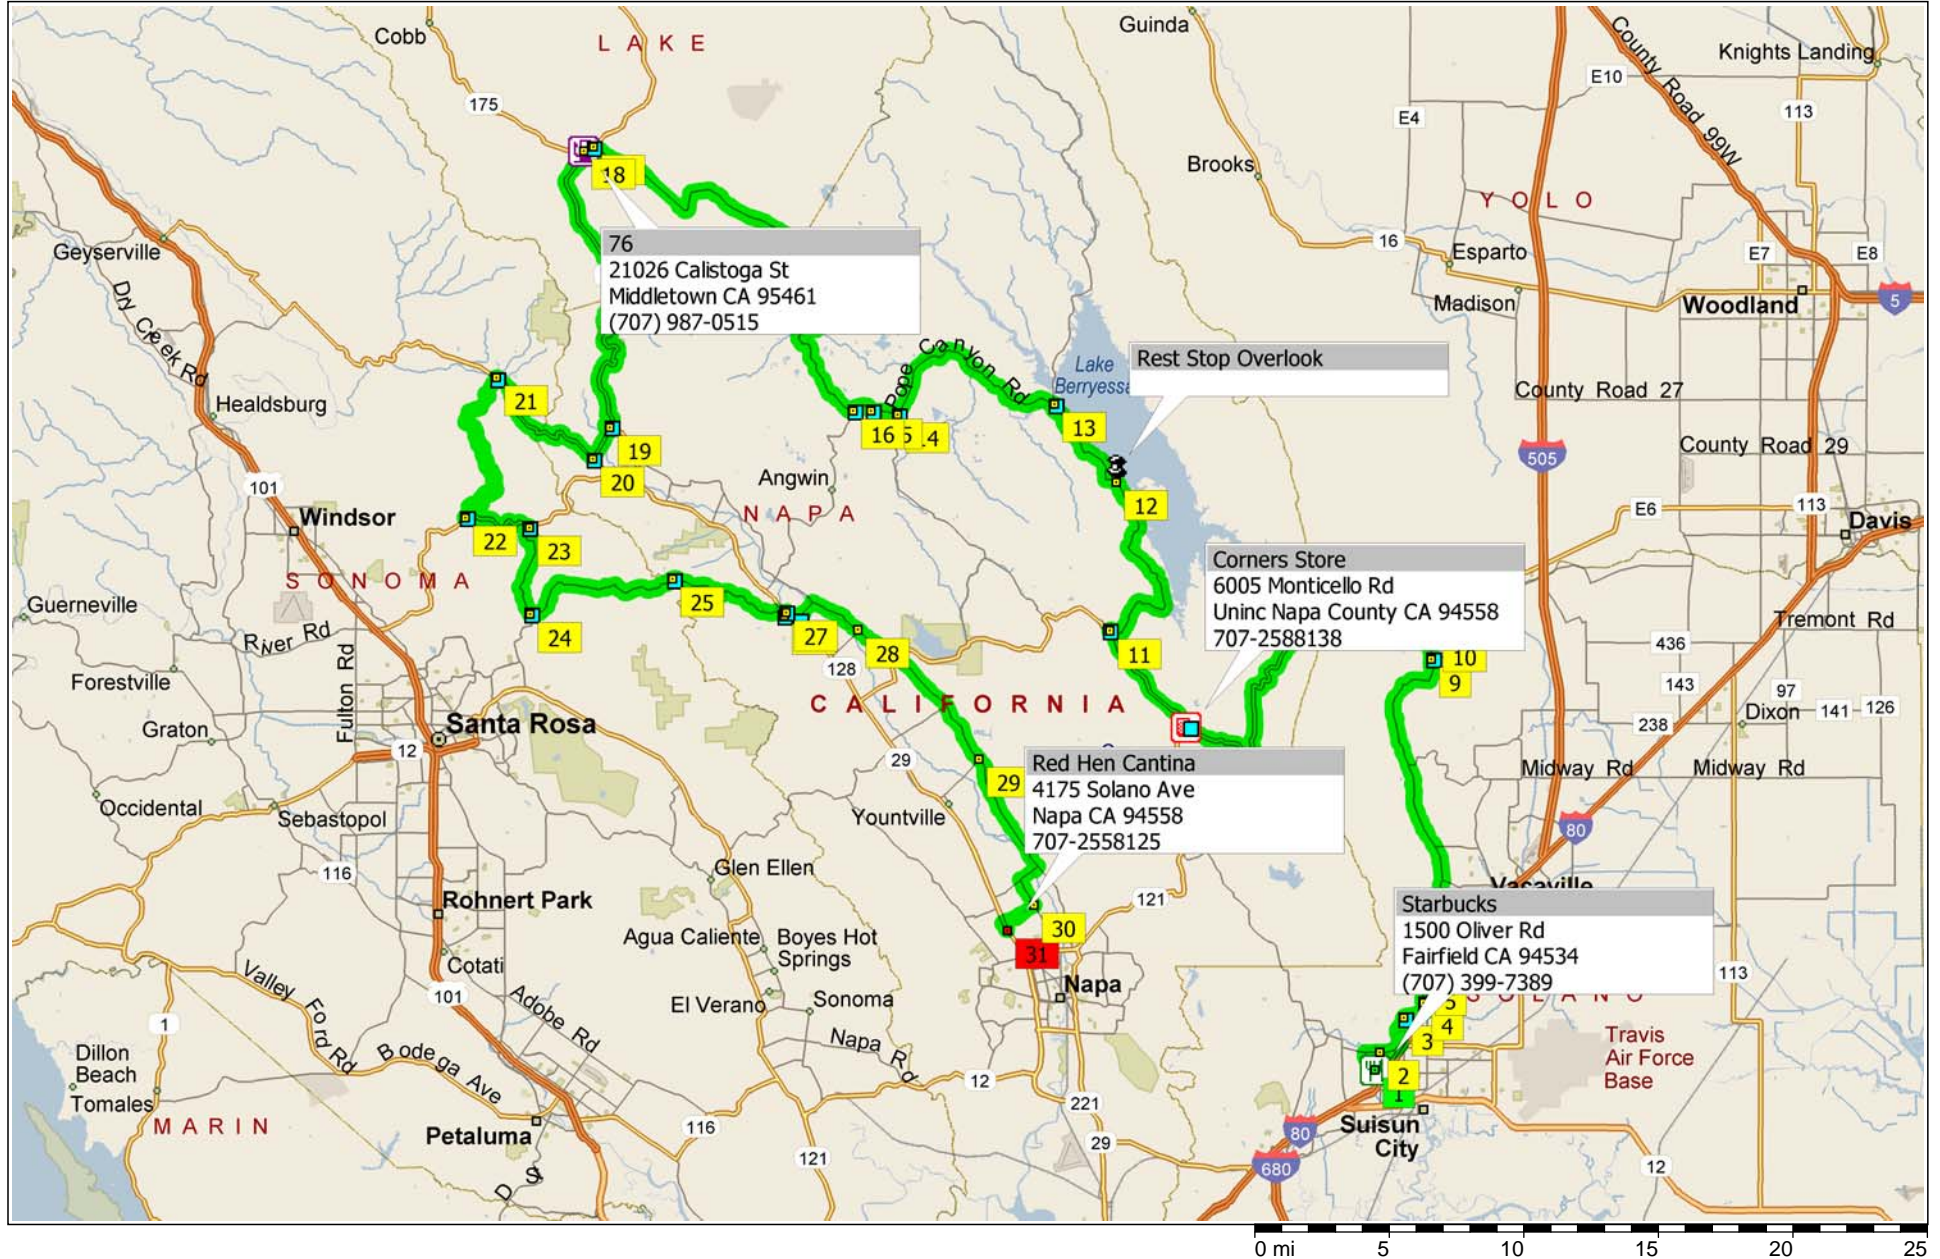

REME Fairfield - Lake Berryessa

150.5 miles; 5 hours, 28 minutes

9:00 AM	0.0 mi	1 Depart Starbucks [1500 Oliver Rd, Fairfield CA 94534, (707) 399-7389] on Oliver Rd (North-West) for 0.8 mi
9:01 AM	0.8 mi	Turn RIGHT (East) onto Waterman Blvd for 0.5 mi
9:02 AM	1.3 mi	2 At Waterman Blvd & Capitola Way, Fairfield, CA 94534, stay on Waterman Blvd (East) for 0.8 mi
9:03 AM	2.1 mi	Turn LEFT (North) onto Hilborn Rd for 1.3 mi
9:06 AM	3.4 mi	Turn LEFT (North) onto Local road(s) for 10 yds
9:06 AM	3.4 mi	Turn LEFT (West) onto Hilborn Rd for 0.2 mi
9:07 AM	3.6 mi	3 At Hilborn Rd & Sanctuary Dr, Fairfield, stay on Hilborn Rd (South) for 0.3 mi
9:07 AM	3.8 mi	Turn LEFT (South-East) onto Local road(s) for 10 yds
9:08 AM	3.8 mi	Turn LEFT (North-East) onto Hilborn Rd for 1.5 mi
9:11 AM	5.3 mi	4 At Lyon Rd & Hilborn Rd, bear RIGHT (North-East) onto Local road(s) for 10 yds
9:11 AM	5.3 mi	Turn LEFT (North-West) onto Lyon Rd for 1.0 mi
9:14 AM	6.3 mi	5 At Lyon Rd & Soda Springs Rd, stay on Lyon Rd (North) for 1.3 mi
9:17 AM	7.6 mi	6 At Cherry Glen Rd & Lyon Rd, Vacaville, turn LEFT (North) onto Cherry Glen Rd for 0.6 mi
9:18 AM	8.3 mi	7 At Oak Canyon Ln & Cherry Glen Rd, Vacaville, CA 95688, stay on Cherry Glen Rd (East) for 0.2 mi
9:19 AM	8.5 mi	8 At Pleasants Valley Rd & Cherry Glen Rd, Vacaville, turn LEFT (North) onto Pleasants Valley Rd for 11.6 mi
9:38 AM	20.1 mi	9 At Putah Creek Rd & Pleasants Valley Rd, stay on Pleasants Valley Rd (North) for 0.9 mi
9:39 AM	21.0 mi	Road name changes to County Road 86 [Pleasants Valley Rd] for 153 yds
9:40 AM	21.1 mi	10 Arrive Hwy 128 & Pleasants Valley Rd
10:10 AM	21.1 mi	Depart Hwy 128 & Pleasants Valley Rd on SR-128 (West) for 15.8 mi
10:27 AM	36.8 mi	Turn RIGHT (North) onto SR-128 [Capell Valley Rd] for 4.8 mi