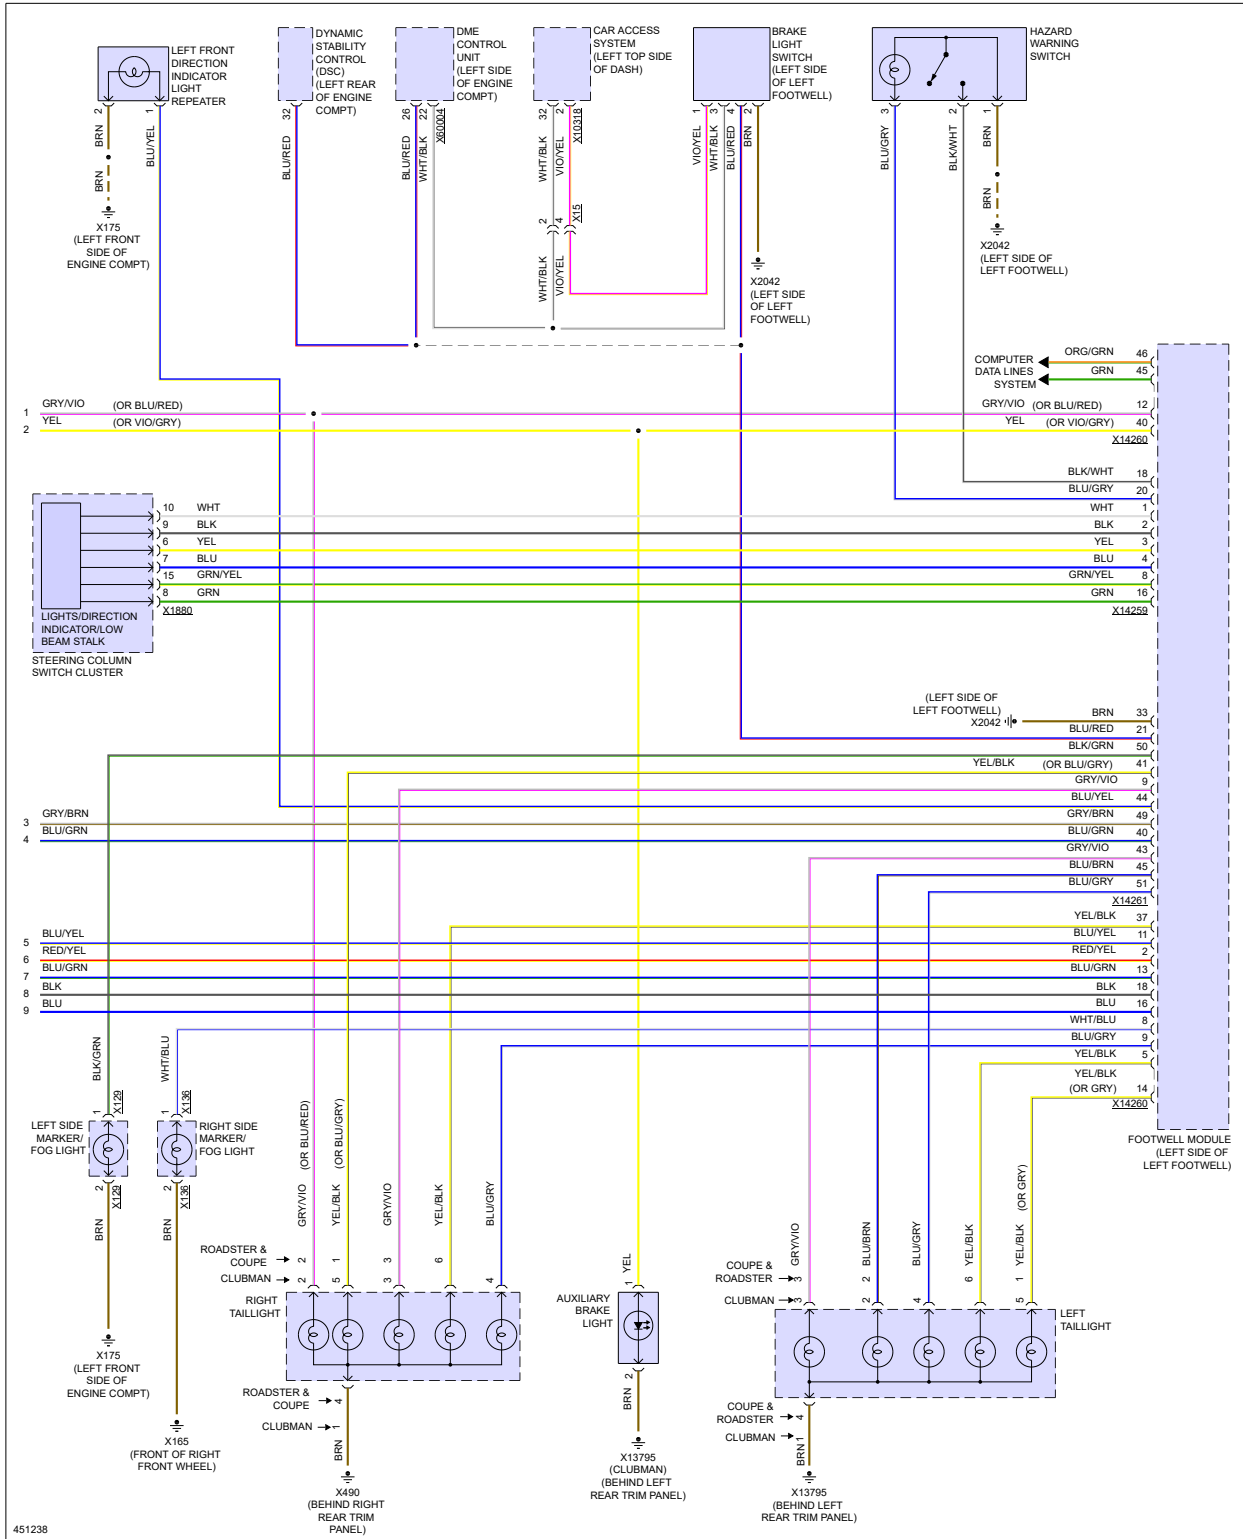

Fig 8: Exterior Lamps Circuit, Coupe (2 of 2)

451238