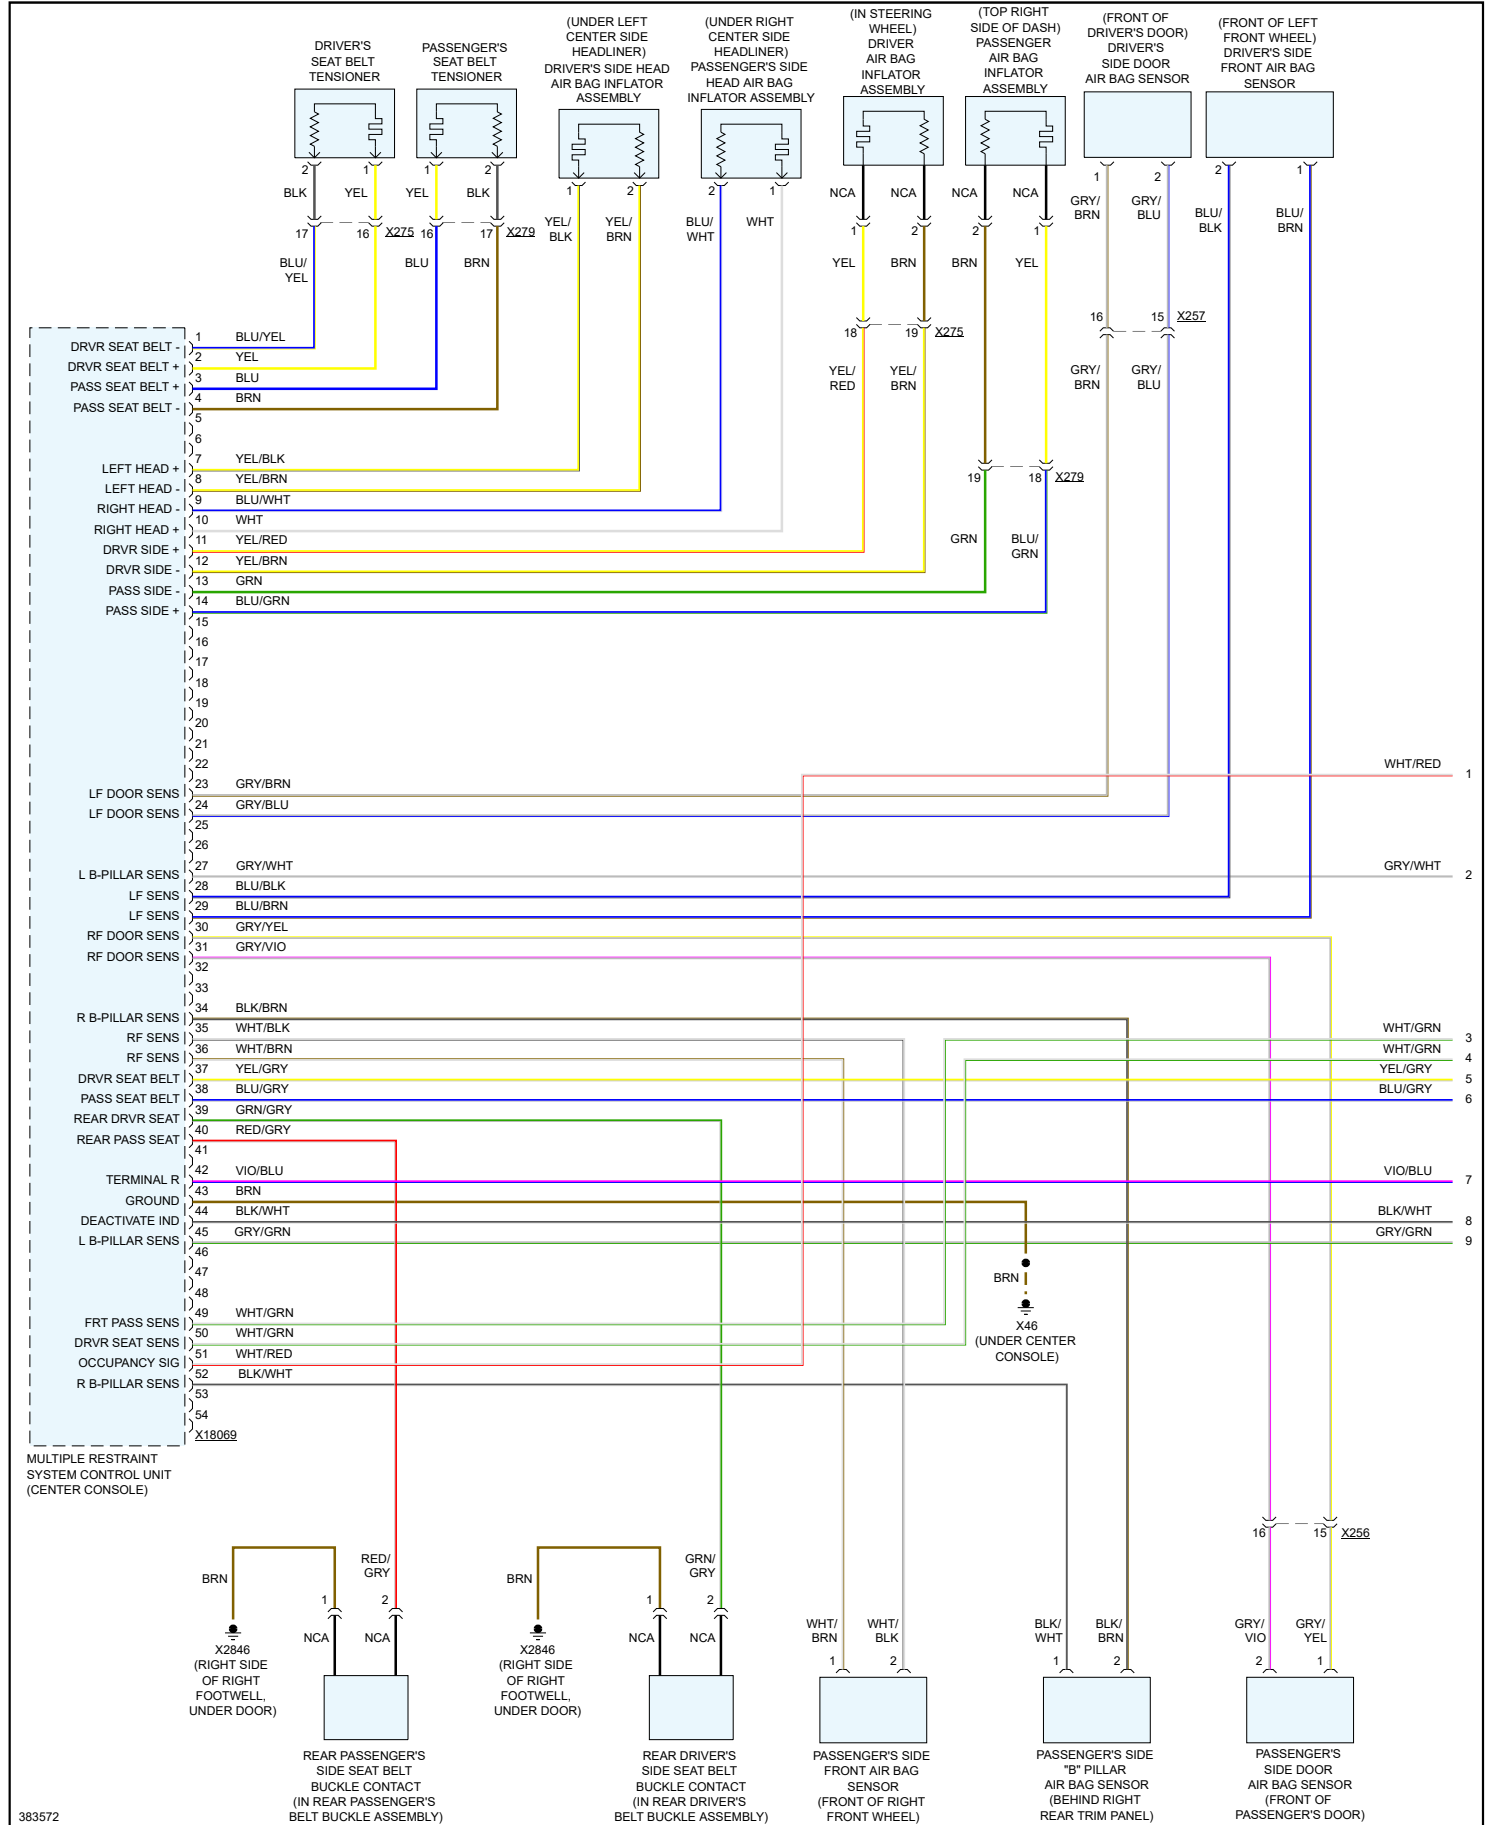

2012 Mini Cooper (R56) L4-1.6L (N16)

Vehicle > Restraints and Safety Systems > Diagrams > Electrical - Interactive Color (Non OE)

Supplemental Restraints - Page 1 of 2

383572

2012 Mini Cooper (R56) L4-1.6L (N16)

Vehicle > Restraints and Safety Systems > Diagrams > Electrical - Interactive Color (Non OE)

Supplemental Restraints - Page 2 of 2