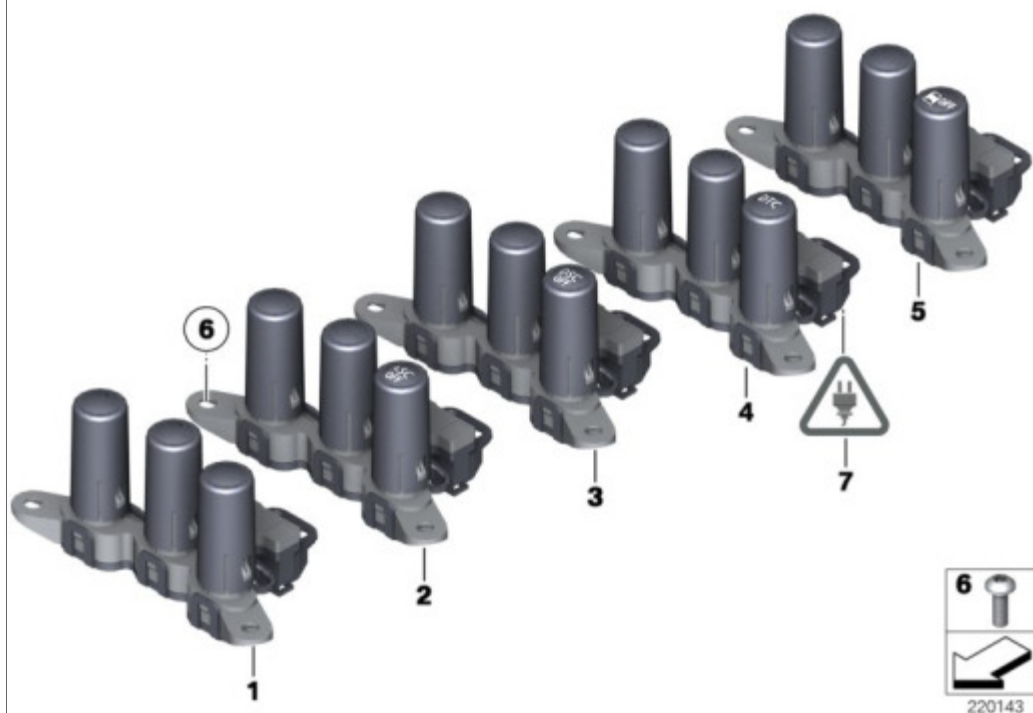

61_2667 - SCHALTERBLOCK ASC/ DSC/ DTC/ MSA/ SPORT

Zoom Print

PARTS

#	Part Number	Description	lb	Qty	Each
01	61303422721	SWITCH ASSEMBLY - SPORT (to 09/08)	0.07	1	\$56.22
02	61303422725	SWITCH ASSEMBLY - ASC+SPORT (to 09/08)	0.07	1	\$56.22
02	61303422726	SWITCH ASSEMBLY - ASC (to 09/08)	0.07	1	\$56.22
03	61303422722	SWITCH ASSEMBLY - DSC+SPORT (to 08/10)	0.07	1	\$56.22
03	61303422727	SWITCH ASSEMBLY - DSC (to 08/10)	0.07	1	\$56.22
04	61313453228	SWITCH ASSEMBLY - DTC+SPORT (09/08 to 08/10)	0.07	1	\$56.22
04	61313453229	SWITCH ASSEMBLY - DTC (09/08 to 08/10)	0.07	1	\$56.22
06	07147135132	FILLISTER HEAD SCREW - ISA 4X12		3	\$0.50
07	61136954526	UNIVERSAL SOCKET HOUSING UNCODED		1	\$3.25
--	61131393726	SOCKET TERMINAL MQS - 0,5-0,75 MM ² /AU		8	\$0.80