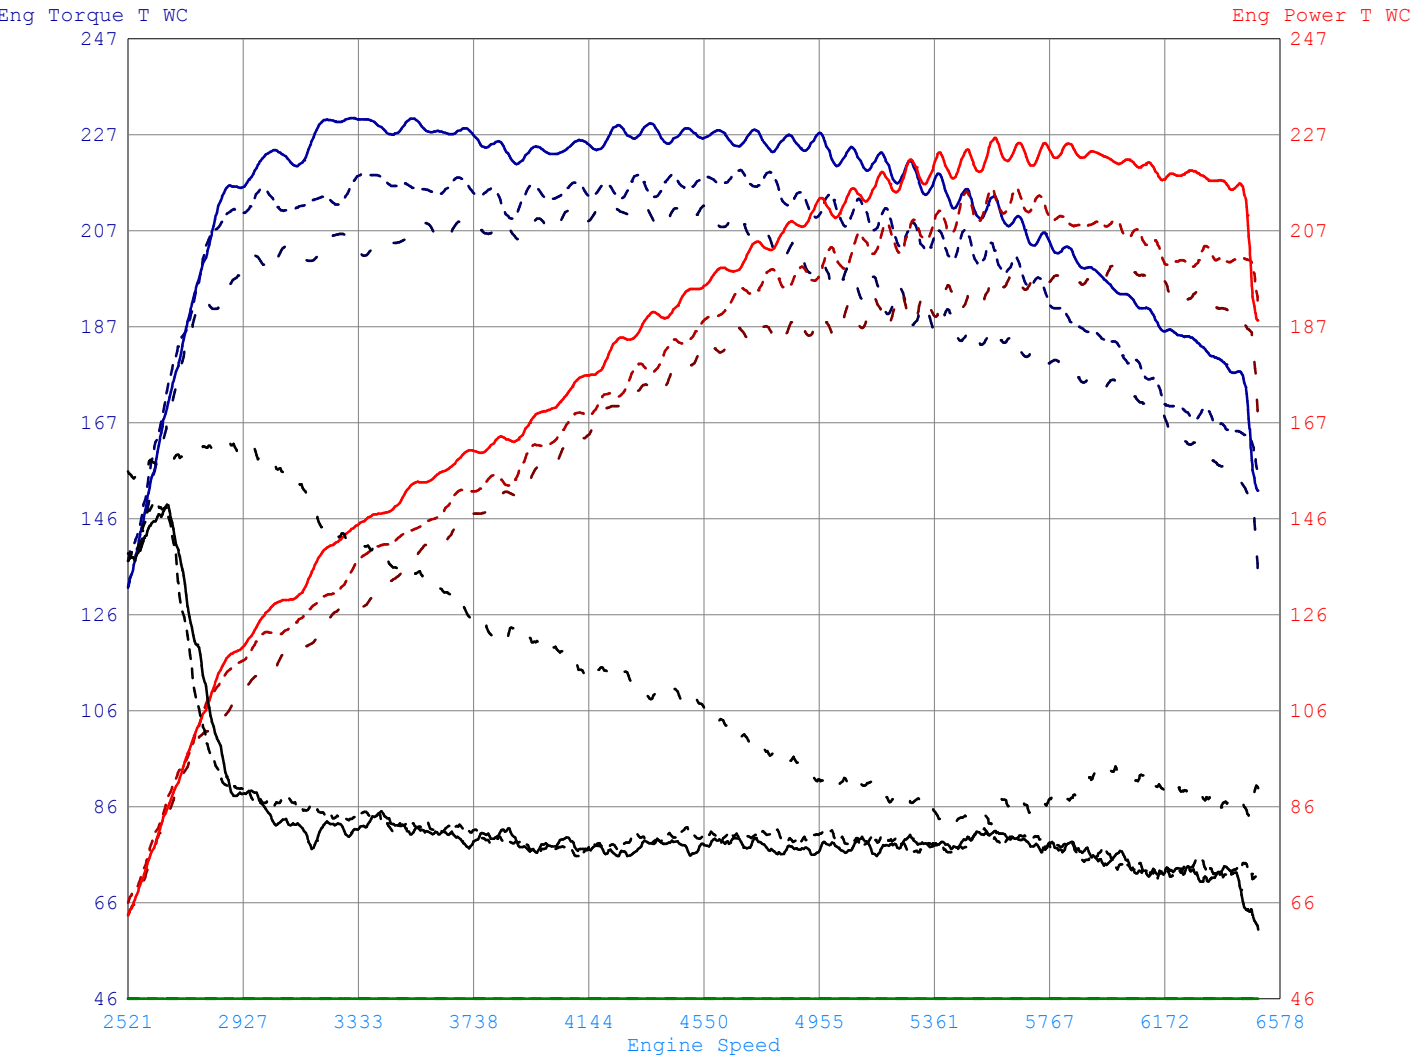

Mustang Dynamometer Test Report

Updates, Documentation & More At
www.MustangDyne.com
Or Call 1-330-963-5400

Snail Performance

5840 Pacific Street, Suite 130
Rockin, CA 95677
Phone: / - Fax: /

Date Printed : 2014/08/08 Filter Mode : FIR
Time Printed : 13:15:31 Filter Value : 1

Run#	License	Owner	Acquired	Test Comments
1	6YAV132	Totah,	08/08 13:12:52	Stage 2 + 226whp 231wtq
2	6YAV132	Totah,	08/08 13:10:58	Stage 2 216whp 220wtq
3	6YAV132	Totah,	08/08 13:09:22	Stock 200whp 213wtq

	Min			Max			Avg		
Channel / Run	1	2	3	1	2	3	1	2	3
Eng Torque T WC (Ft-Lb)	131	137	132	231	220	213	210	200	190
Eng Power T WC (HP)	63	65	63	226	216	200	182	173	165
AFR (Ratio)	10.0	10.5	11.0	14.1	14.1	14.7	11.1	11.1	12.4
Boost (PSI)	-0.1	-0.1	-0.1	0.0	0.0	0.0	-0.1	-0.1	-0.1