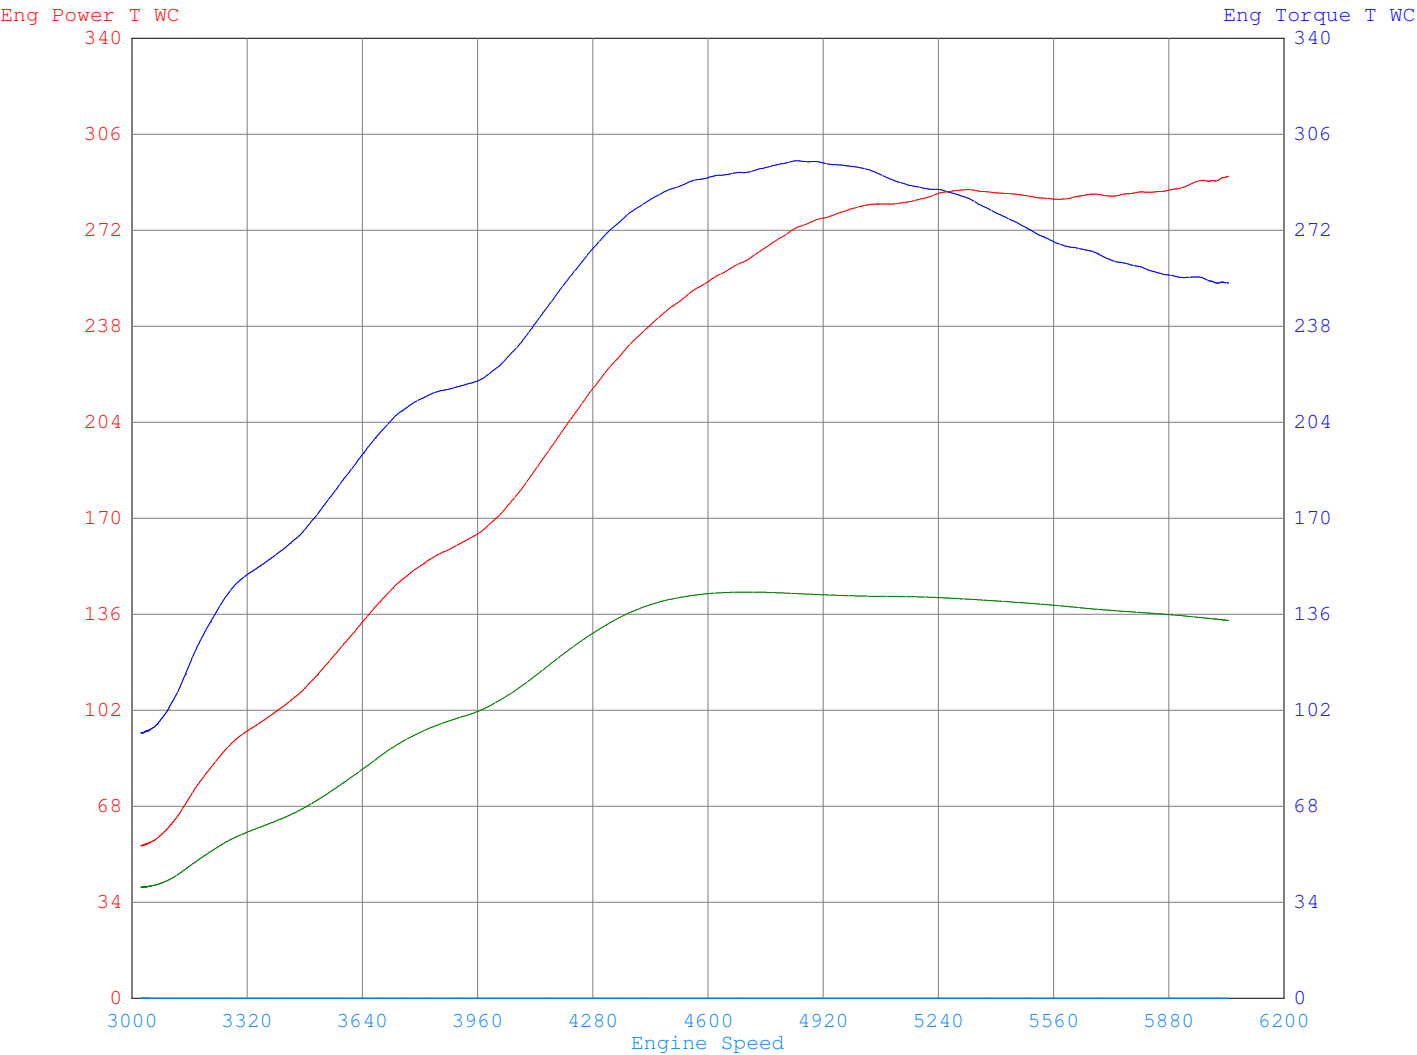

Mustang Dynamometer Test Report

Updates, Documentation & More At
www.MustangDyne.com
Or Call 1-330-963-5400

Ziptie Dynowerks

5662 S. 300 W., Unit A
Murray, UT 84107
Phone: 801-784-0386 / - Fax: /

Date Printed : 2014/08/04 Filter Mode : FIR
Time Printed : 11:54:33 Filter Value : 90

Run#	License	Owner	Acquired	Test Comments
1	401ujm	Nelson,	07/14 13:05:18	
2				
3				

Channel / Run	Min			Max			Avg		
	1	2	3	1	2	3	1	2	3
Engine Speed (RPM)	3024			6046			4368		
Eng Torque T WC (Ft-Lb)	94			297			221		
Eng Power T WC (HP)	54			291			194		
MAP #2 (PSI)	1			28			18		