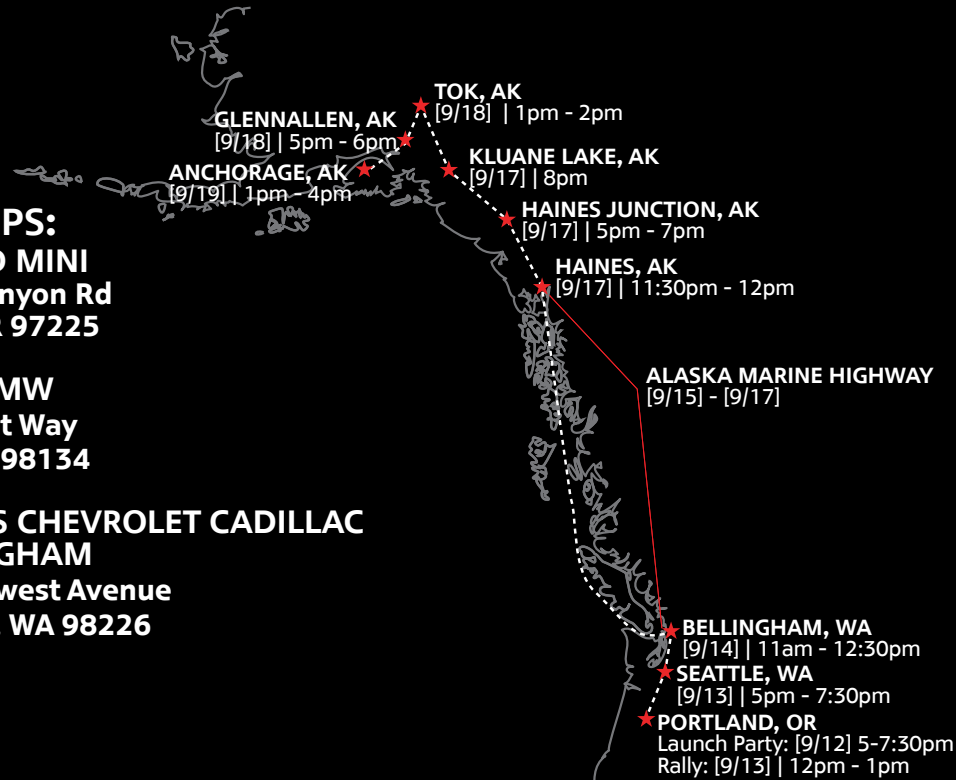

ALASKA WILL NEVER BE THE SAME MINI Major Roadtrip 2012

To celebrate the opening of our MINI of Anchorage store we are rallying up the Pacific Northwest. Celebrations start at 5pm on the 12th September at Portland MINI, then on the 13th for an official send off. See all the dates, times and MINI stops below. Let's send our Alaskan car home in the proper MINI way!

MINI STOPS:

PORTLAND MINI
9134 SW Canyon Rd
Portland OR 97225

SEATTLE BMW
1002 Airport Way
Seattle, WA 98134

**CHAMBERS CHEVROLET CADILLAC
OF BELLINGHAM**
3891 Northwest Avenue
Bellingham, WA 98226

For More Info, Look Us Up On Facebook And Twitter

 [facebook.com/MINIofAnchorage](https://www.facebook.com/MINIofAnchorage)

 twitter.com/MINIofAnchorage

ALASKAWILLNEVERBETHESAME.COM