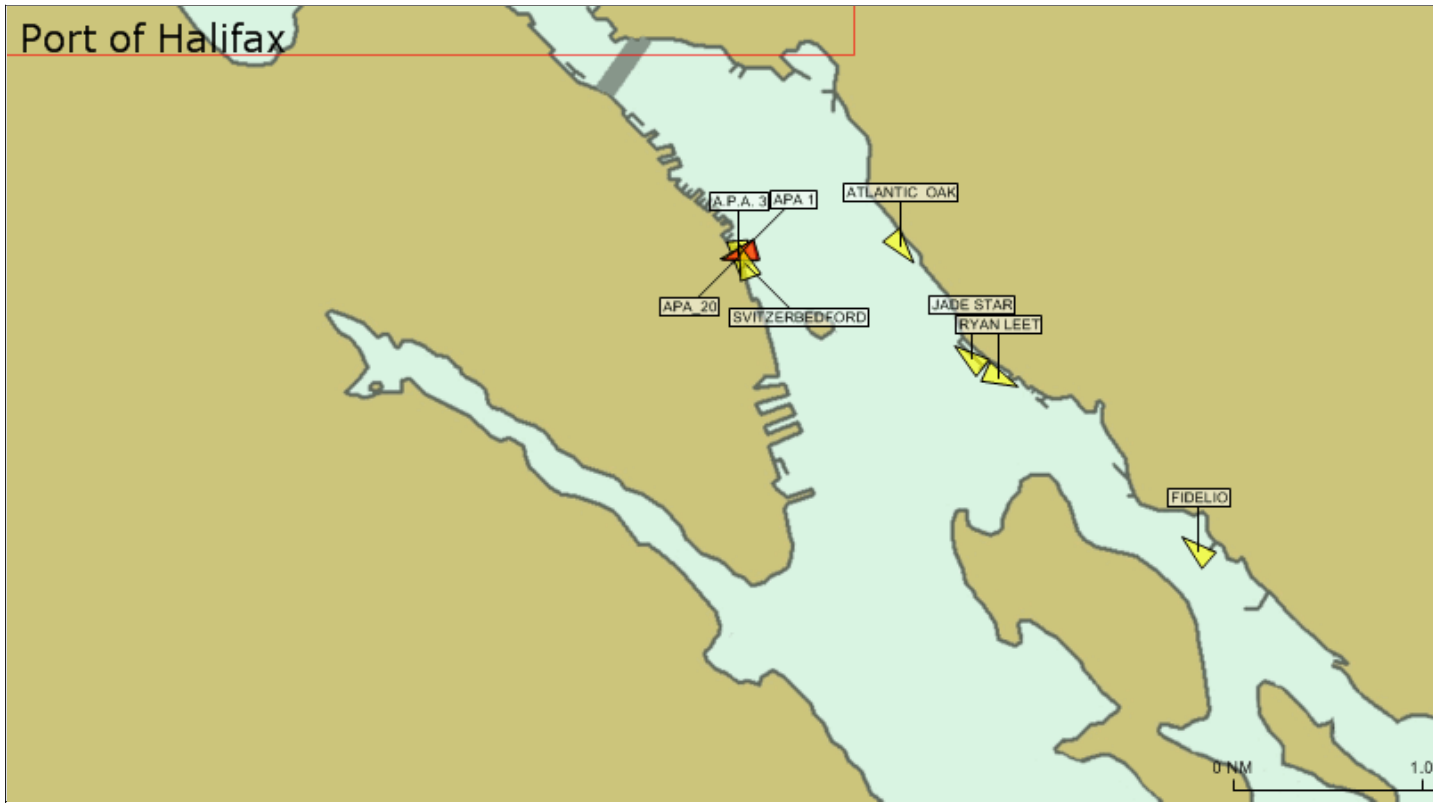

Welcome Cody Jordan! || Logoff

AISLive

Home Europe Oceania

- A.P.A. 3
- APA 1
- APA_20
- ATLANTIC OAK
- FIDELIO
- JADE STAR
- RYAN LEET
- SVITZERBEDFORD

Name	FIDELIO	Callsign	SLKR
Vessel Type	Cargo		

- The vessel positions displayed on the public service are delayed by at least one hour.
- The live pages do not automatically refresh. Please use the Refresh Button of your browser to retrieve updates.